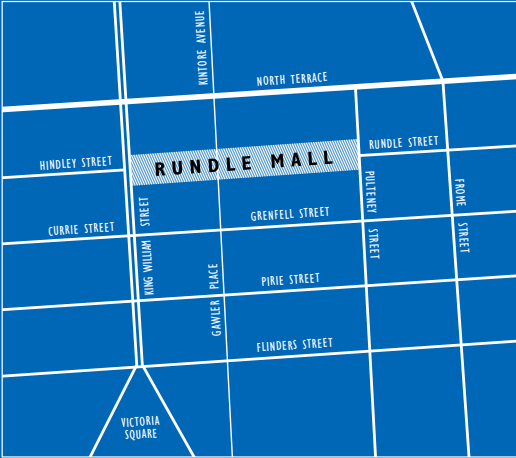

Conditions of Use

Offers valid for the duration of 12 months. Offers only available upon presentation of Seniors Card. Seniors Discounts are not valid with any other offer, daily specials or promotions and are not valid for items already discounted eg sale items. For further information please contact the retailer.

www.rundlemall.com